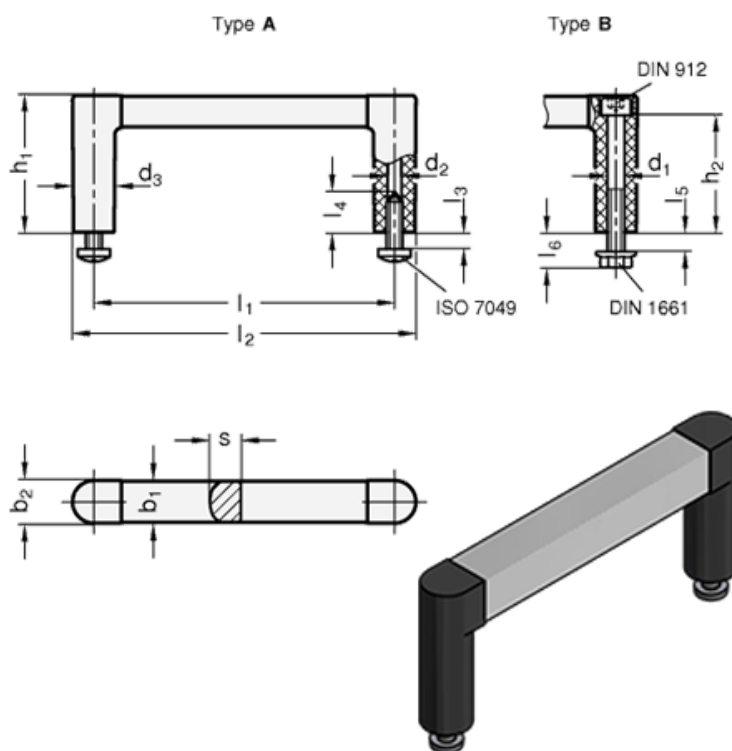

Article number: 204231255AESS  
 Description: E+G Handle GN 423-12-55-A-ESS  
 - ESS black / black, matte finish

## Measures

b1 = 12	l2	= 67.5
b2 = 12.5	l3 Max.	= 5
d1 = -	l4 Min.	= 14
d2 = 4.3	l5 Max.	= 5
d3 = 12.5	l6	= 10.5
h1 = 40	s	= 9
h2 = 34.5	Weight (g)	= 27
l1 = 55		